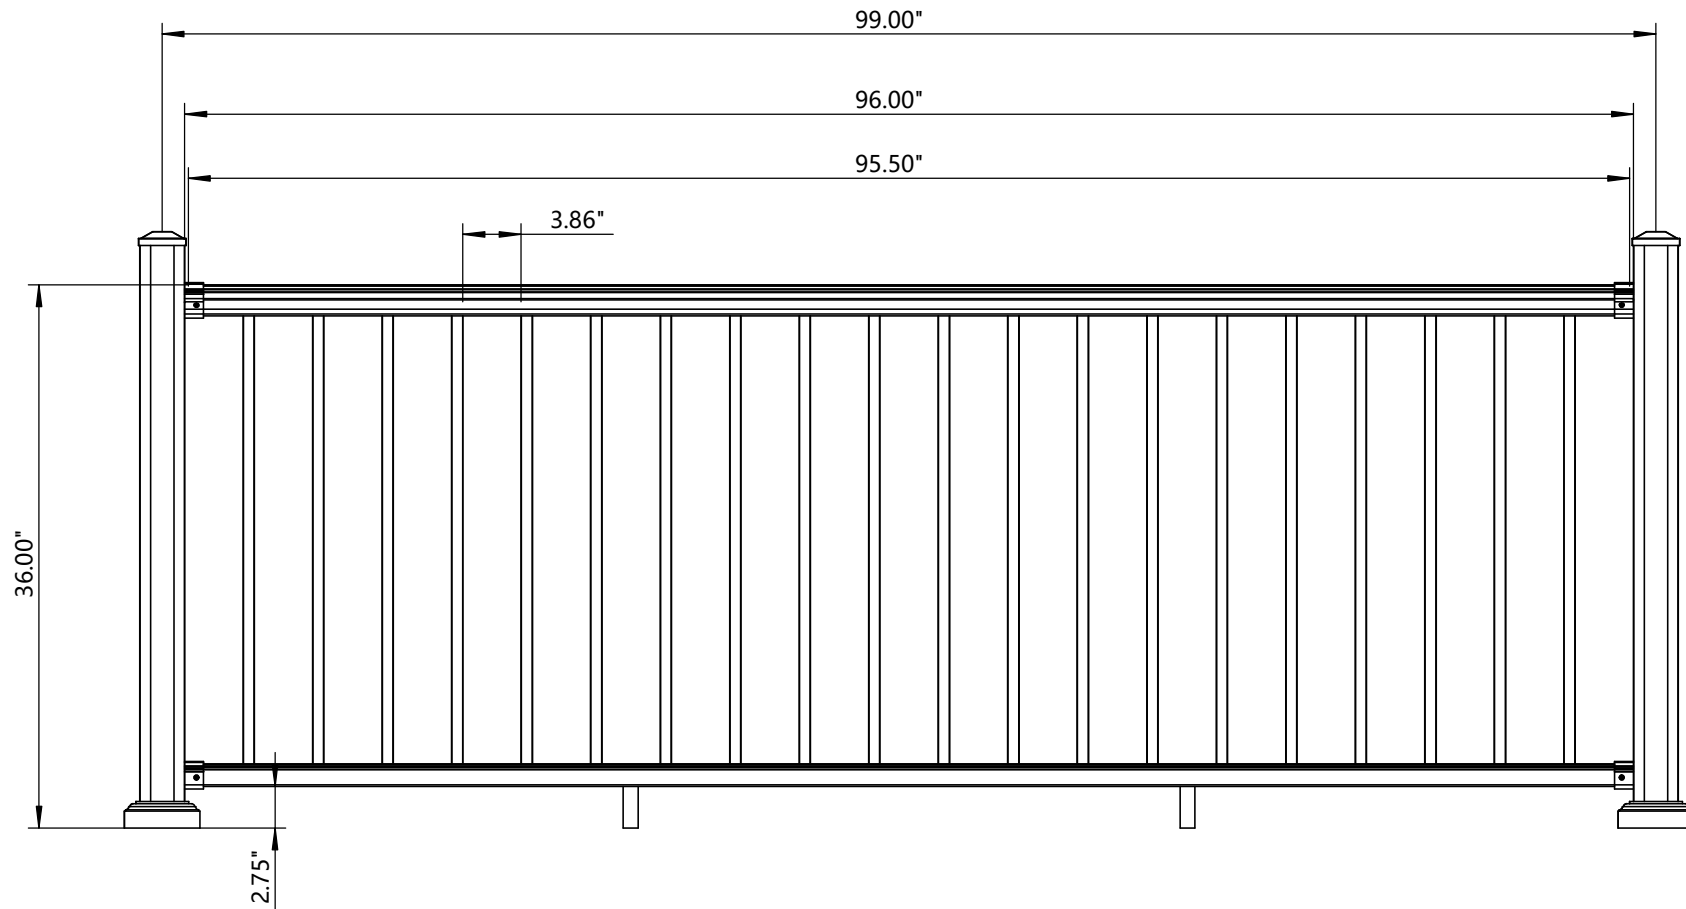

96" Width Railing System W/ Square Balusters

| | | | |
|---------------|--|--------------|------|
| Design by | | Product name | |
| Check by | | Drawing NO | |
| Approve by | | Revision | A/0 |
| Complete date | | Sheet 1 | Of 1 |