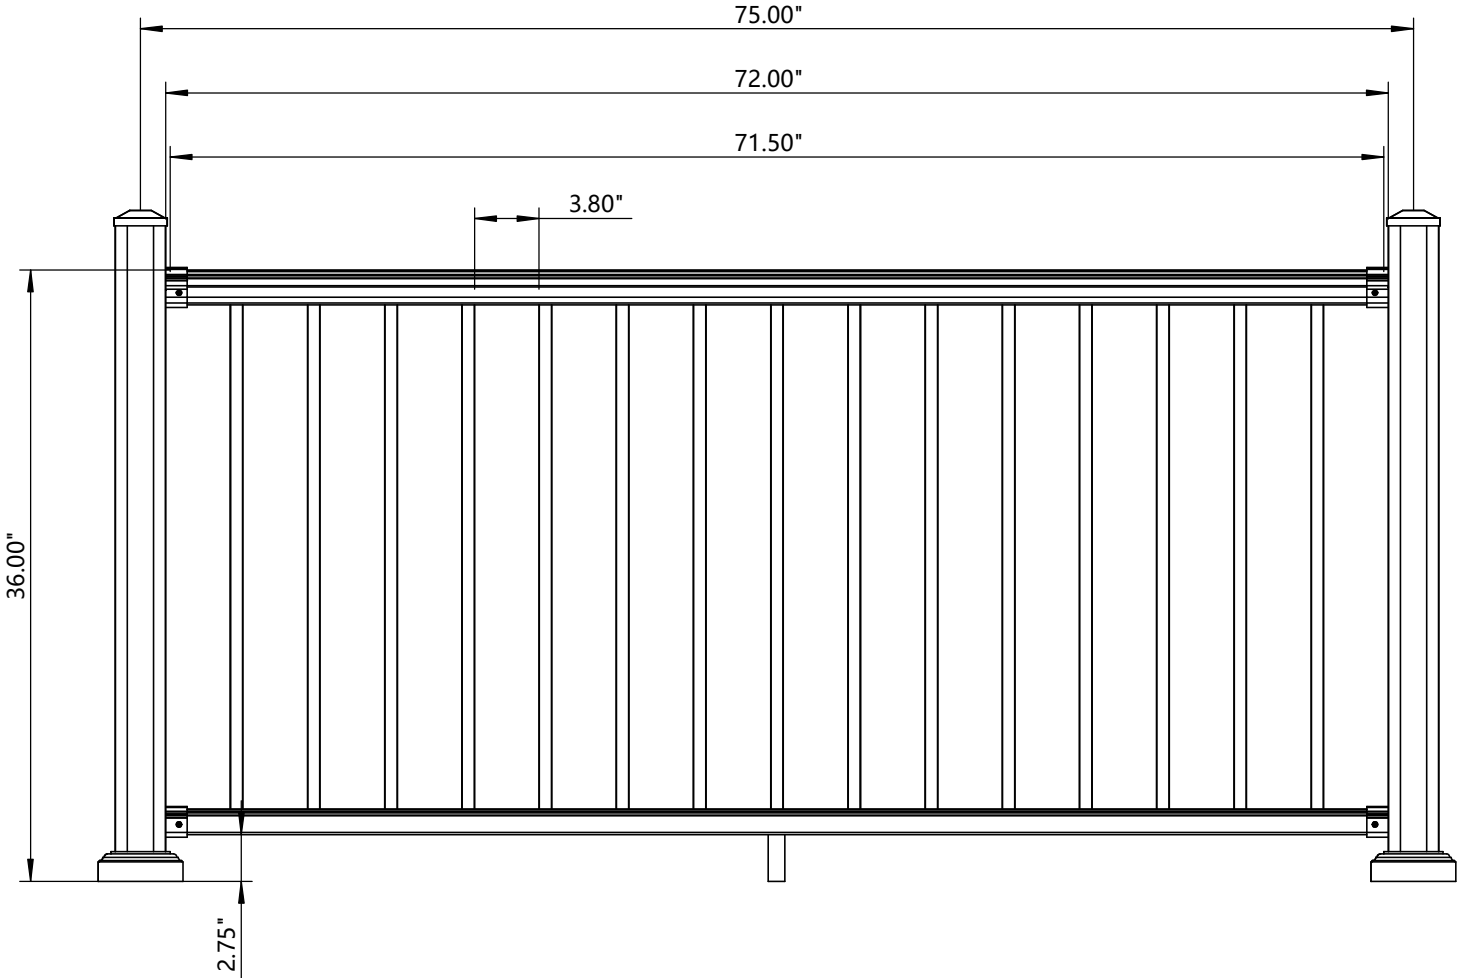

### 72" Width Railing System W/ Square Balusters

Design by		Product name	
Check by		Drawing NO	
Approve by		Revision	A/0
Complete date		Sheet 1 Of 1	